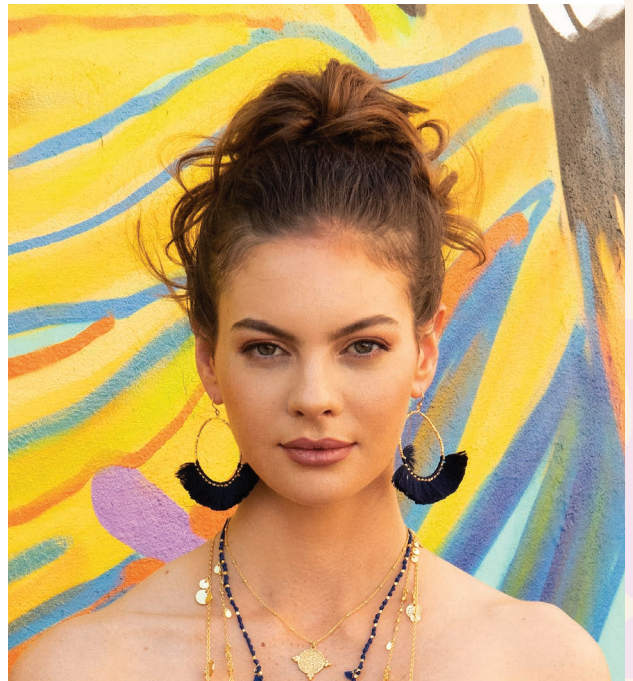

MIMOSSETTE
EARRINGS

Mother of Pearl Teardrop and
Coin Earrings
#JEC07599 GMO

MARIGOLD EARRINGS

Long Teardrop and coin earrings
#JEC08598

JEC08598 WHI

JEC08598 AQU

STARFISH PEARL
NECKLACE

Cubic Zirconia Charm Necklace with
Flat Pearl (23 cm)
JNC08386 STA