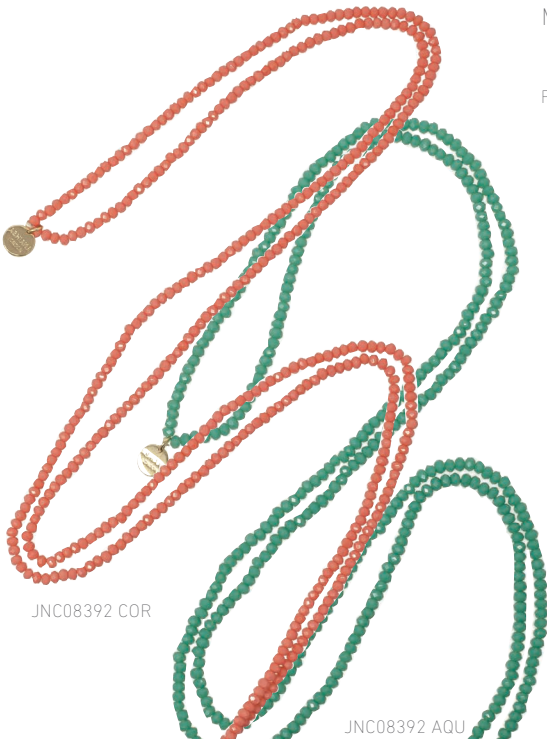

ASHIANA

LONDON

spring-summer '21

JNC08392 COR

JNC08392 AQU

SUMMER COCKTAIL NECKLACE

Long Beaded necklace with summer charms

#JNC08392

JBC08528 COR

JBC08528 AQU

OLYMPUS BRACELET

Crystal Beaded stretch bracelet with palm and tassel

#JBC08528

MIREYA KNOTTED DISC BRACELET

Friendship bracelet with Coin Charms

#JBI06496

JBI06496 COR

JBI06496 AQU

CLEO BRACELET

Two Row Bead Bracelet with Gold Coins

#JB107429

PHOENIX EARRINGS

Oversize Feather Frame Earrings

#JEI08567GLD

WOVEN BEAD BRACELETS WITH SLIDING KNOTS

SEYCHELLES BRACELET

#JBC08527 GLD

LAGOON LOVE BRACELET

#JBC08524 COR

LILY BEADED COIN NECKLACE

Short Necklace with Lily Coin and semi precious beads

#JNI07124