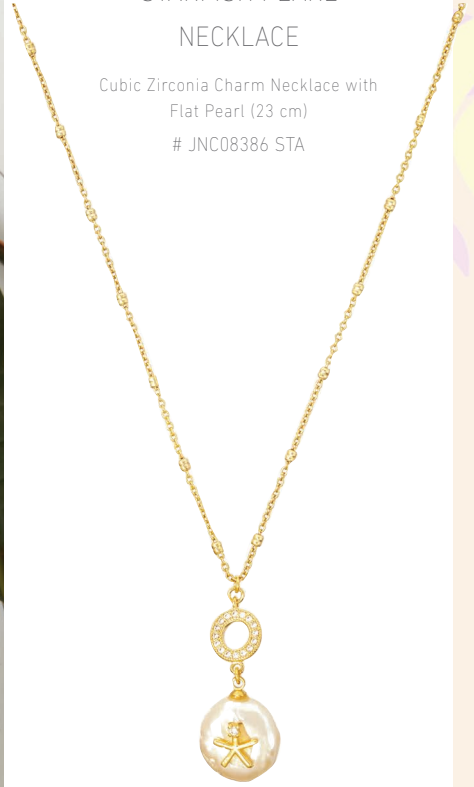

JEI07382 TUR
turquoise

SUMMER BREEZE
NECKLACE

Long necklace with set semi
precious stone pendant and
looped beads
JN108130

COCKATOO CHARM
NECKLACE

Short Charm Necklace
with semi precious stone
and tassel
#JN108129 TUR

ZOANNA EARRINGS

Beaded Hoop Earrings with Loops
#JEC08736

JEC08736 GLD

JEC08736 AQU

JN108130 PNK

JN108130 AQU

AQUATA FRINGE
EARRINGS

Hoop Earrings with gold beads
and fringe
#JEI06716 NAV

MIMOSSETTE
EARRINGS

Mother of Pearl Teardrop and
Coin Earrings
#JEC07599 GMO

MARIGOLD EARRINGS

Long Teardrop and coin earrings
#JEC08598

JEC08598 WHI

JEC08598 AQU

STARFISH PEARL
NECKLACE

Cubic Zirconia Charm Necklace with
Flat Pearl (23 cm)
JNC08386 STA

DELOS CHARM
BRACELET

Gold Bracelet with stamped
pearl
JBC08530

PALMA NECKLACE

Three Layer Necklace with Star
Charms (25 cm)
JNC08387 WHI

STARFISH PEARL
EARRINGS

Starfish stamped pearl and cz
charm earrings
JEC08738 STA